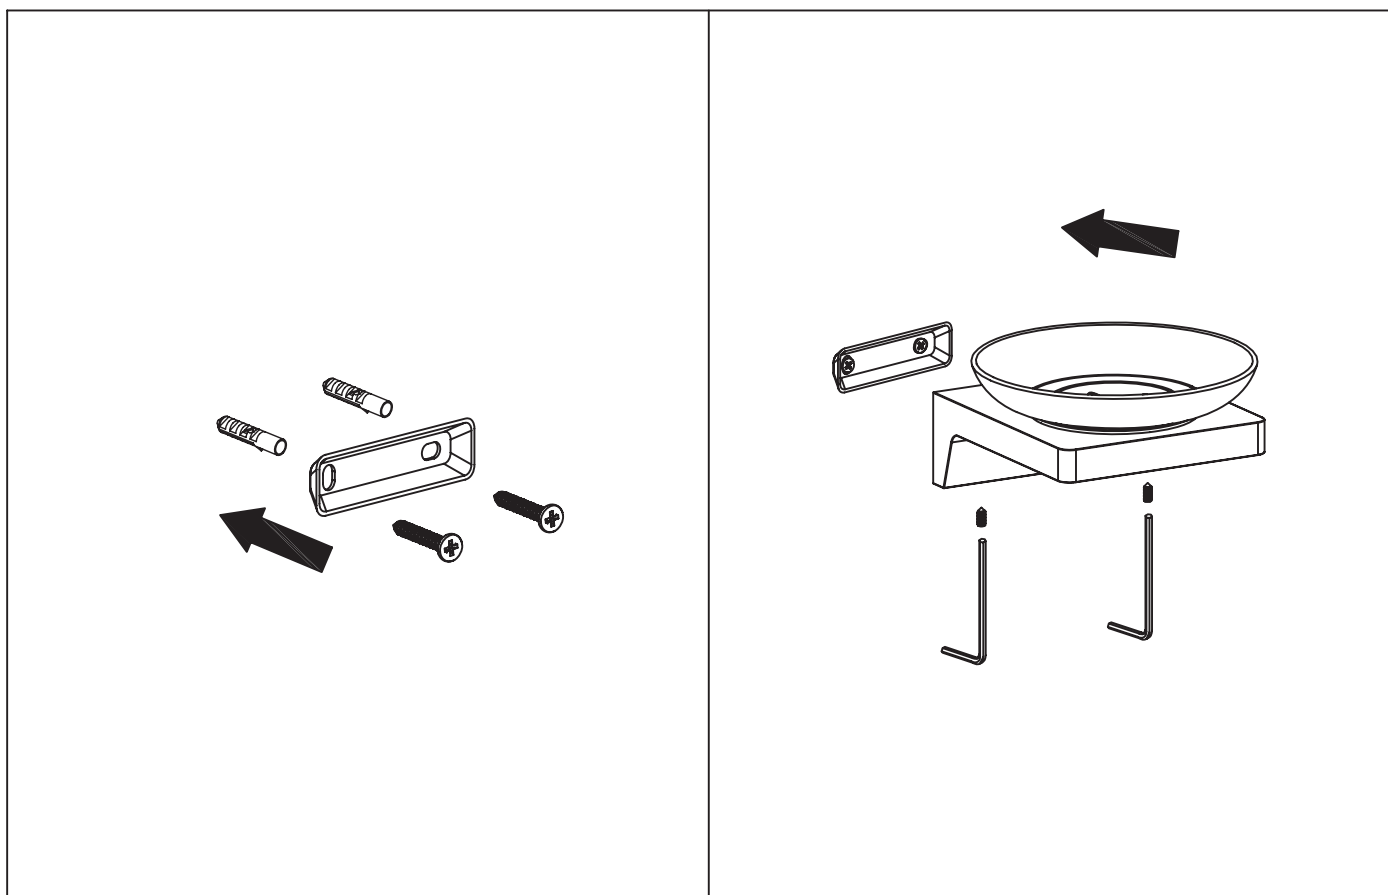

Mamba

Szappantartó

Wellis®

WE00111

Kód	Alkatrészlista	Mennyiség
1	Rögzítő elem	1
2	Csésze tartó elem	1
3	Csavar	2
4	Közdarab	1
5	Szappan tartó	1
6	Csavar	2
7	Tipli	2
8	Imbuszkulcs	1