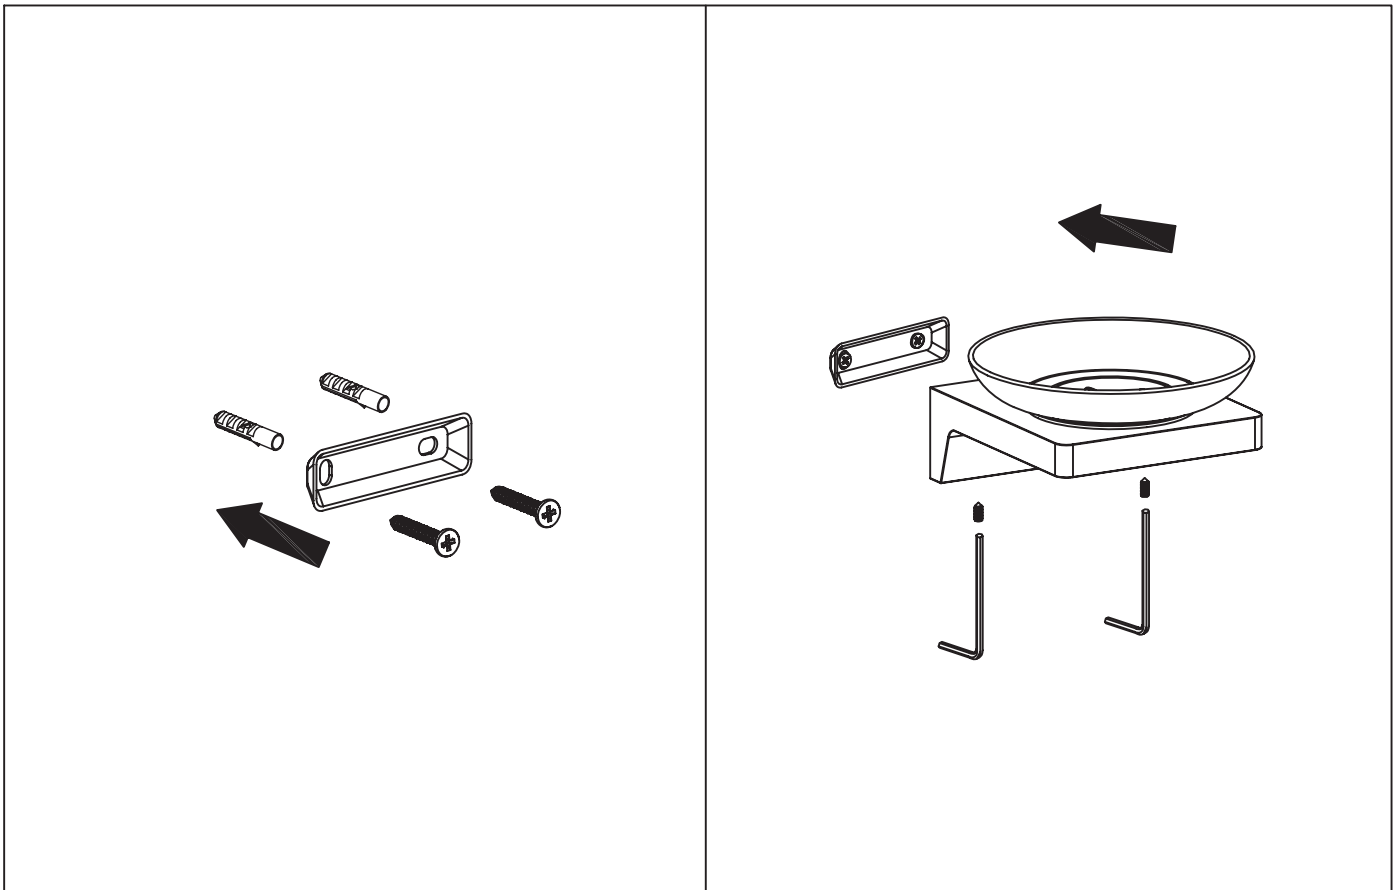

# Mamba

soap dish

Wellis®

WE00111

Code	The Accessory List	Quantity
1	Fixing base	1
2	Cup holder	1
3	Screw	2
4	Washer	1
5	Soap dish	1
6	Screw	2
7	Plastic insert	2
8	Allen key	1