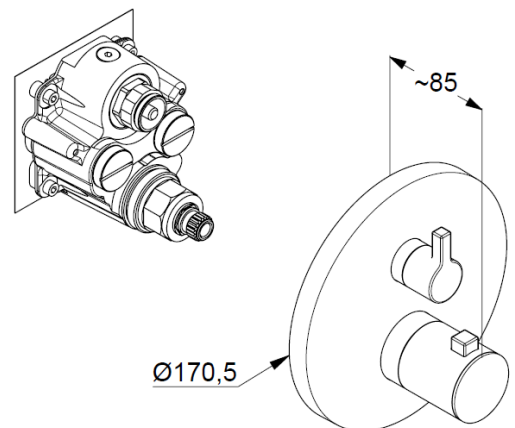

Technical Data

KLUDI NOVA FONTE
concealed thermostatic shower mixer
trim set with functional unit
PN 10
Style: Puristic

Ref.:
208350515

Finishes:
05 chrome

Product description
Manufacturer KLUDI GmbH & Co. KG
Typ: KLUDI NOVA FONTE
concealed thermostatic shower mixer PN 10
trim set with functional unit
Ref.: 208350515

concealed thermostatic shower mixer
trim set without pre-installation set
pre installation set KLUDI FLEXX.BOX Art. Nr. 88011
vertical wall mounted
trim set with functional unit
with ceramic shut-off valve
temperature handle with hotwater safety at 38°C
flow rate at 3 bar 20 l/ min.
with integrated back flow preventer

Product picture

Dimensional drawing

Flow rate diagram