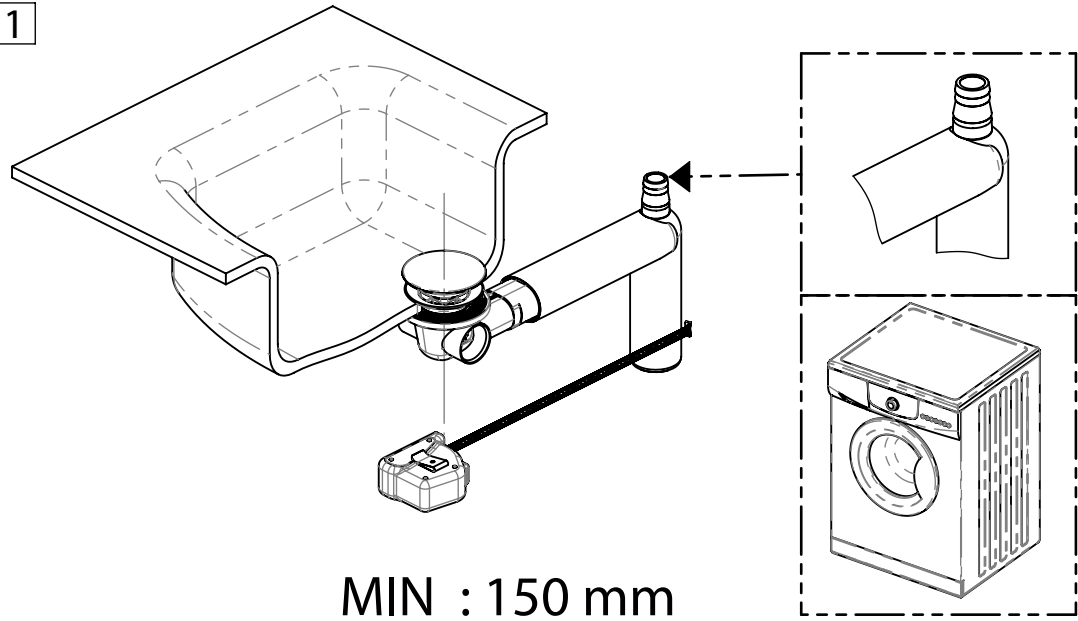

BRUCKNER

151.133.0

1

MIN : 150 mm
MAX : 290 mm

2

3

MAXIMUM
CUTTING

4

MAXIMUM
CUTTING
LENGTH 60 mm

5