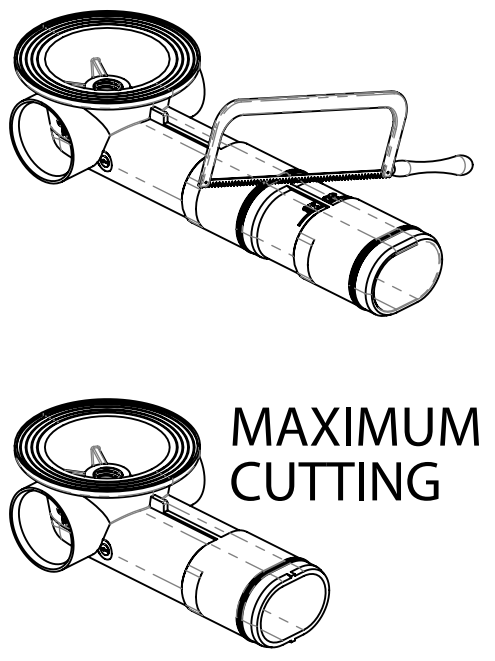

BRUCKNER

151.133.0

1

MIN : 150 mm
MAX : 290 mm

2

3

MAXIMUM
CUTTING

4

MAXIMUM
CUTTING
LENGTH 60 mm

5