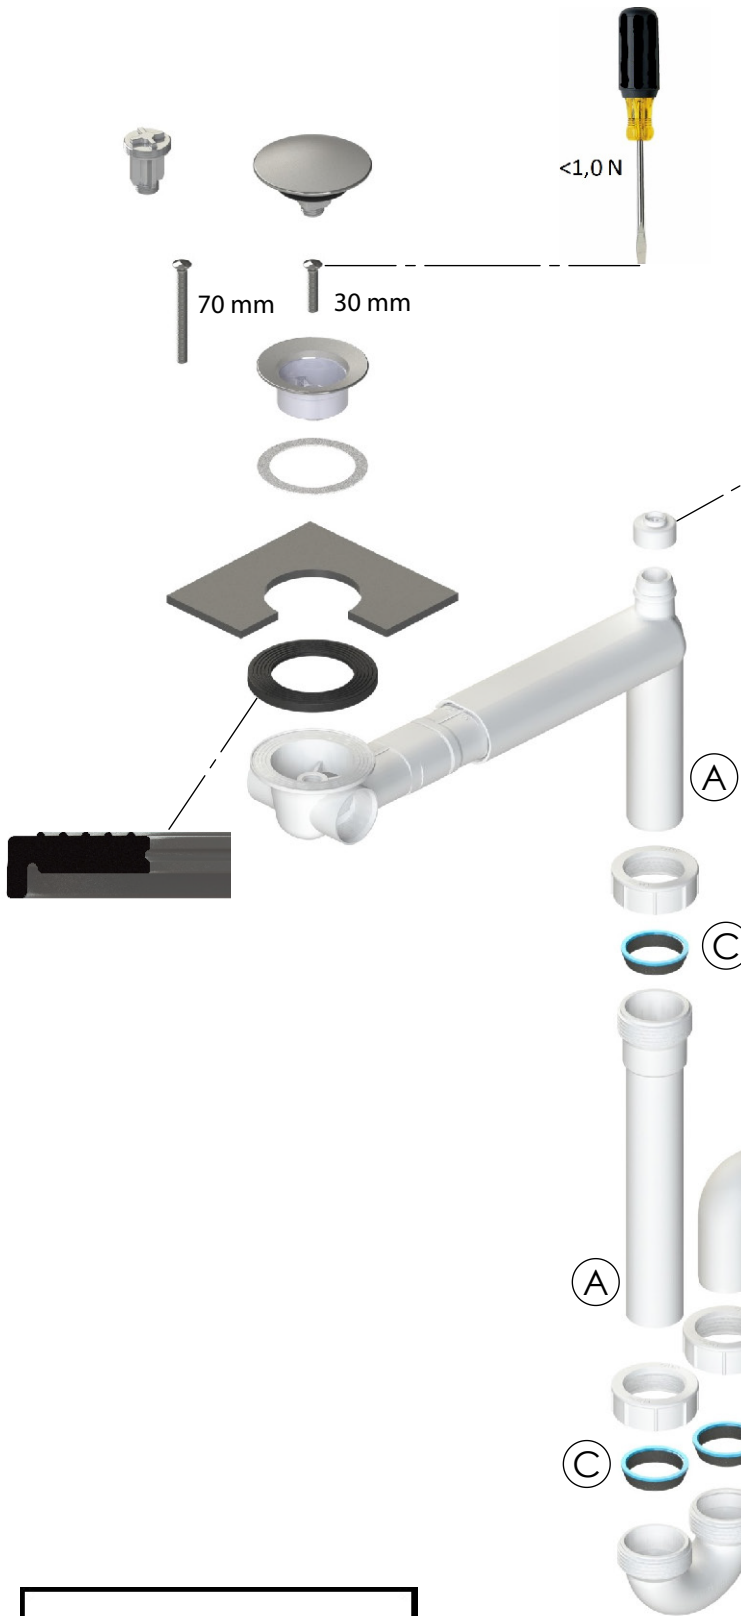

BRUCKNER

151.133.0

1

MIN : 150 mm
MAX : 290 mm

2

3

MAXIMUM
CUTTING

4

MAXIMUM
CUTTING
LENGTH 60 mm

5