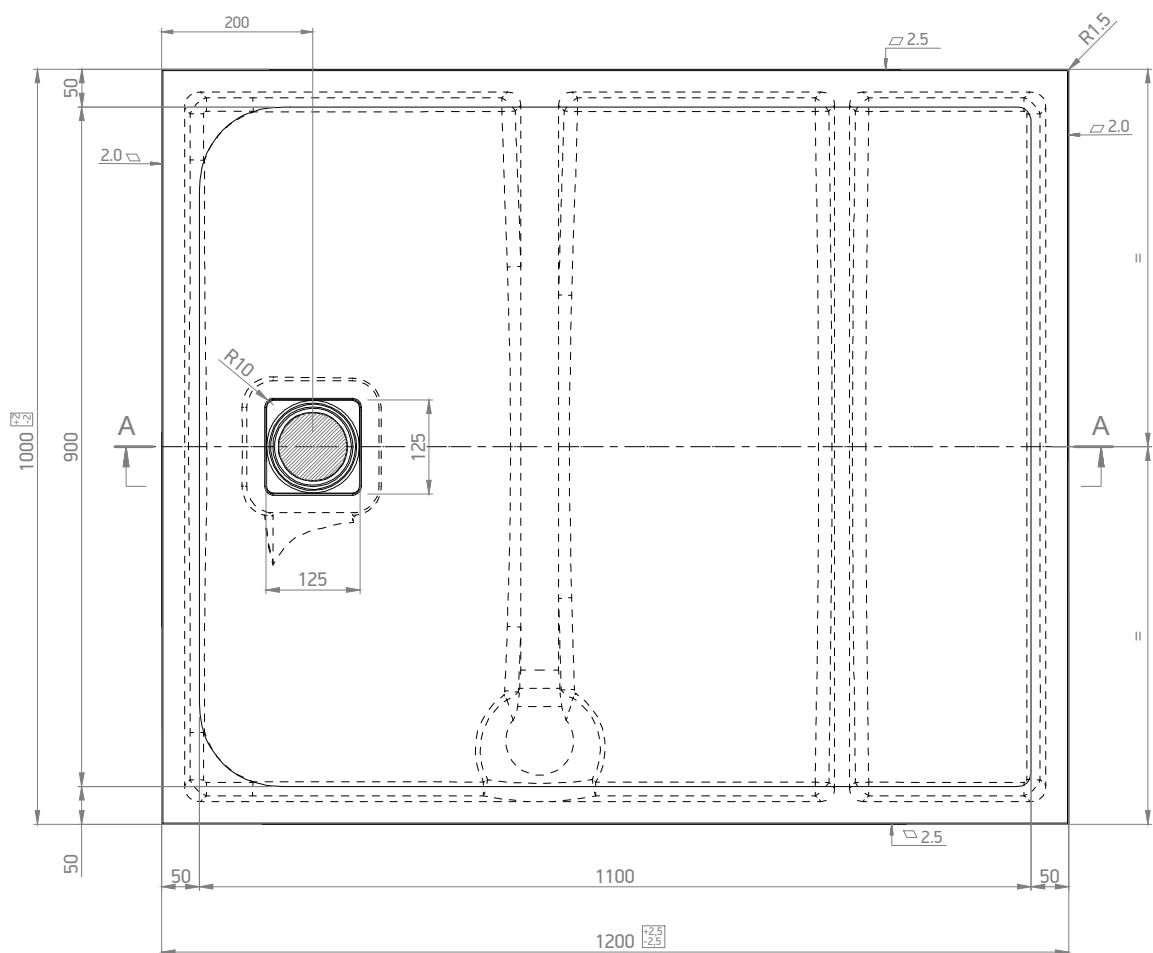

A-A

B-B

C 1:3

MARMY

Material:
MINERAL SOLID

www.marmy.eu

Finish:
PIETRA - SLATE

Name:
PIETRA SQUARE - 100x120

Item NR.:
80 7852 10 12 XX

Visible height:
3 cm

Weight:
42 kg

Scale:
1:10