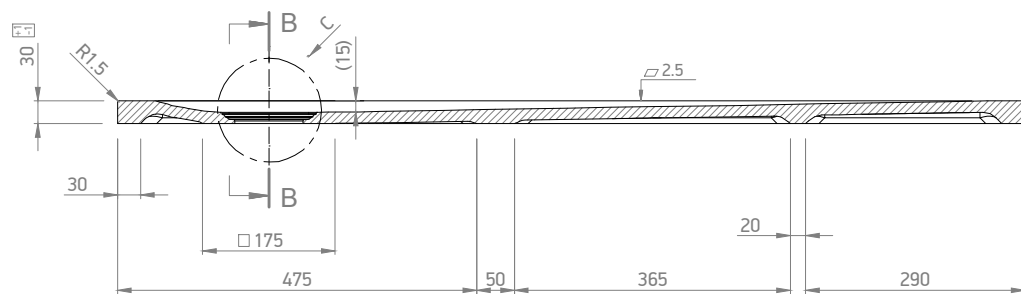

A-A

B-B

C 1:3

MARMY

Material:
MINERAL SOLID

www.marmy.eu

Finish:
PIETRA - SLATE

Name:
PIETRA SQUARE - 100x120

Item NR.:
80 7852 10 12 XX

Visible height:
3 cm

Weight:
42 kg

Scale:
1:10