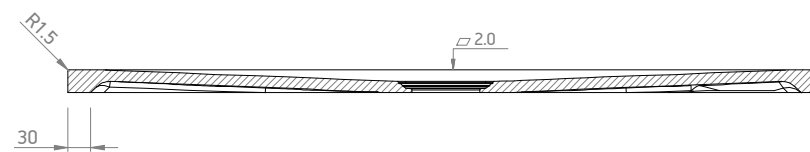

A-A

B-B

C 1:3

MARMY

Material:
MINERAL SOLID

www.marmy.eu

Finish:
PIETRA - SLATE

Name:
PIETRA SQUARE - 100x120

Item NR.:
80 7852 10 12 XX

Visible height:
3 cm

Weight:
42 kg

Scale:
1:10