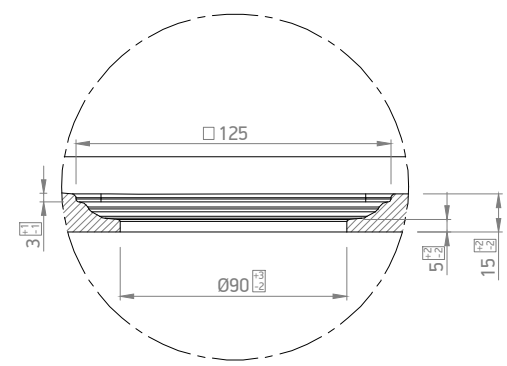

A-A

B-B

C 1:3

MARMY

Material:
MINERAL SOLID

www.marmy.eu

Finish:
PIETRA - SLATE

Name:
PIETRA SQUARE - 100x120

Item NR.:
80 7852 10 12 XX

Visible height:
3 cm

Weight:
42 kg

Scale:
1:10