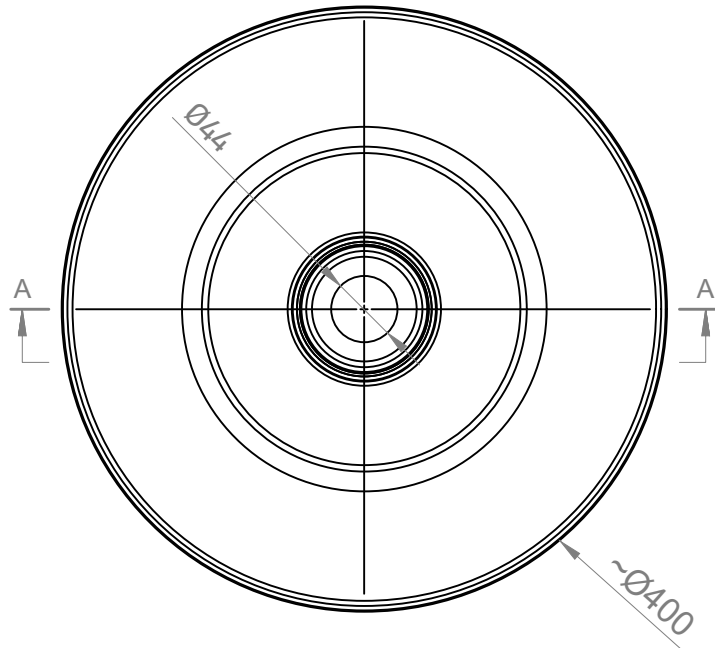

Bottom view

		Name:
		GWEN D40x10
MARMY		Item NR.:
		6 301 52 04 00 33
Weight:	Visible height:	Scale:
4 kg	8 cm	1:5

www.marmy.eu