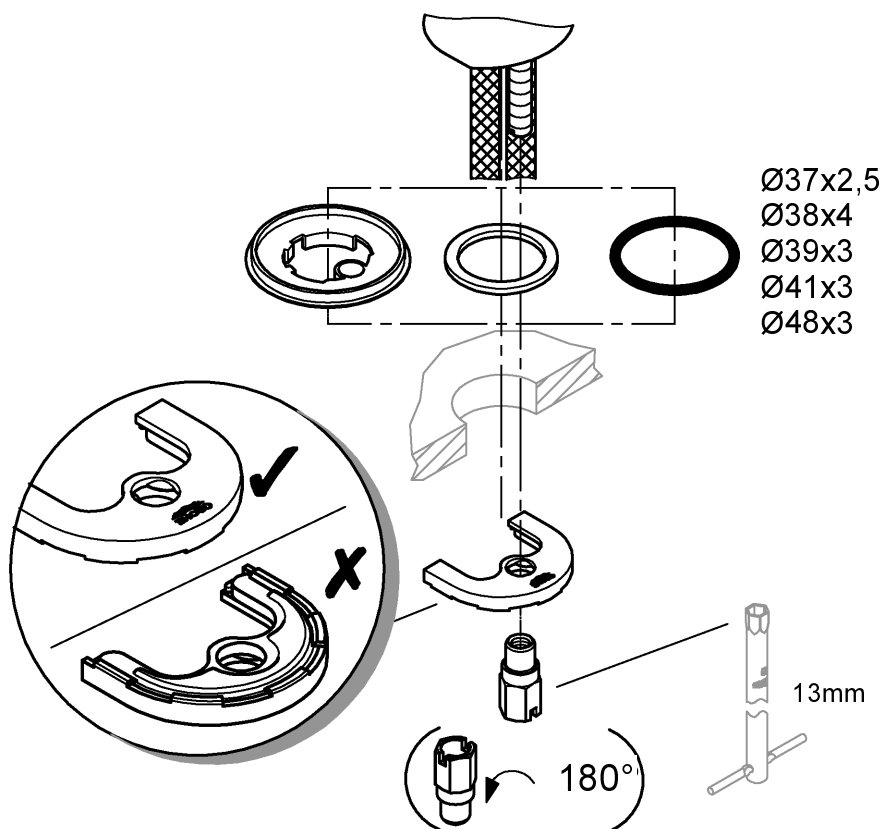

DESIGN + ENGINEERING
GROHE GERMANY

97.430.331/ÄM 246871/09.21

www.grohe.com

Pure Freude
an Wasser

46 249

48 384