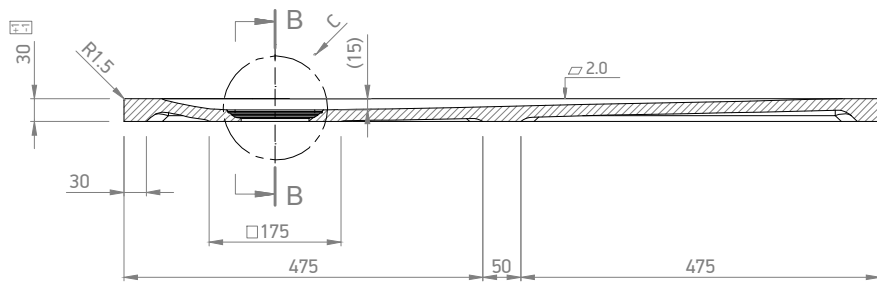

A-A

B-B

C 1:3

		Name:		
		PIETRA SQUARE - 100x100		
MARMY		Item NR.:		
		80 7851 10 10 XX		
Material:	Finish:	Visible height:	Weight:	Scale:
MINERAL SOLID	PIETRA - SLATE	3 cm	35 kg	1:10

www.marmy.eu