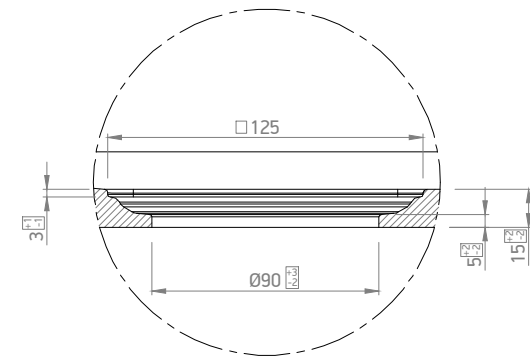

A-A

B-B

C 1:3

		Name:		
		PIETRA SQUARE - 100x100		
MARMY		Item NR.:		
		80 7851 10 10 XX		
Material:	Finish:	Visible height:	Weight:	Scale:
MINERAL SOLID	PIETRA - SLATE	3 cm	35 kg	1:10

www.marmy.eu