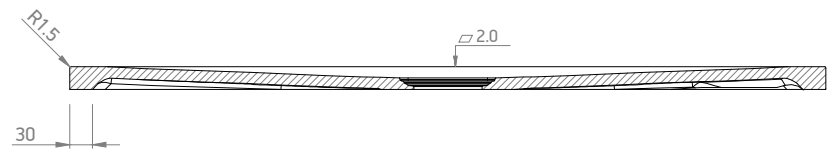

A-A

B-B

C 1:3

		Name:		
		PIETRA SQUARE - 100x100		
MARMY		Item NR.:		
		80 7851 10 10 XX		
Material:	Finish:	Visible height:	Weight:	Scale:
MINERAL SOLID	PIETRA - SLATE	3 cm	35 kg	1:10

www.marmy.eu