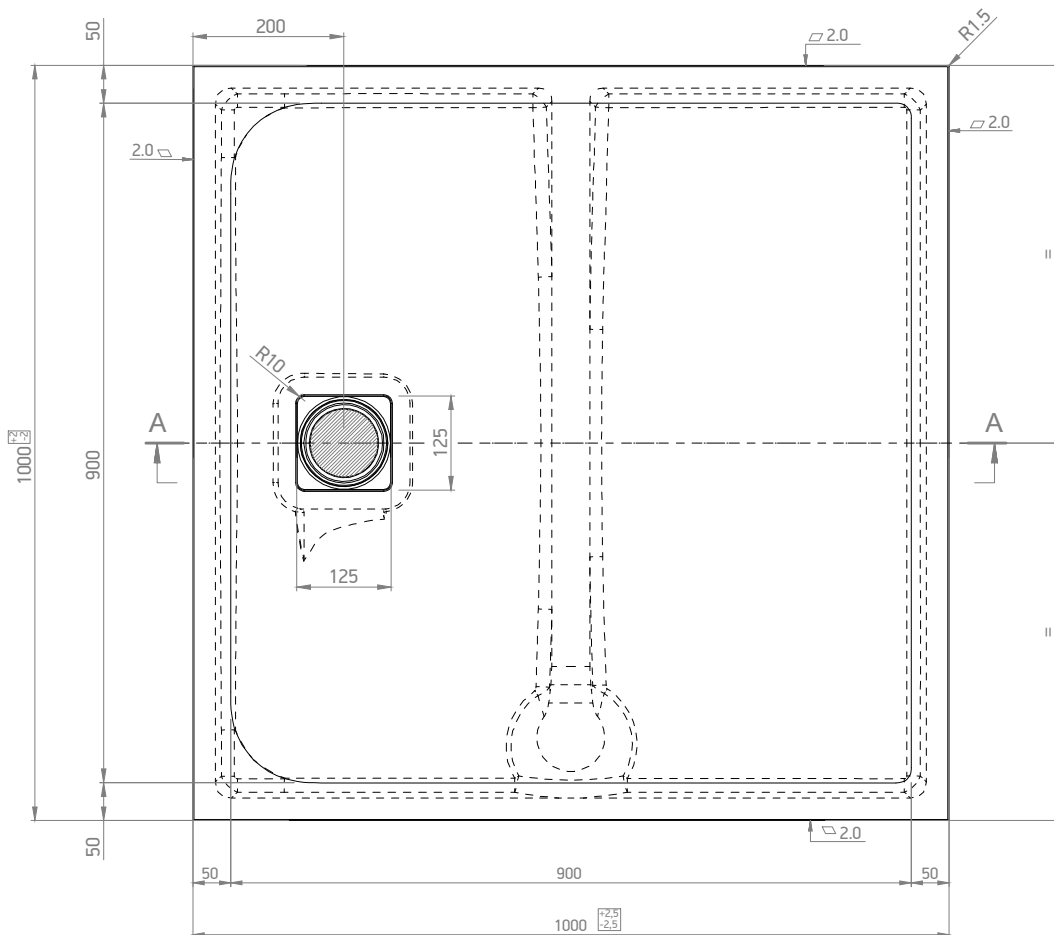

A-A

B-B

C 1:3

		Name:		
		PIETRA SQUARE - 100x100		
MARMY		Item NR.:		
		80 7851 10 10 XX		
Material:	Finish:	Visible height:	Weight:	Scale:
MINERAL SOLID	PIETRA - SLATE	3 cm	35 kg	1:10

www.marmy.eu