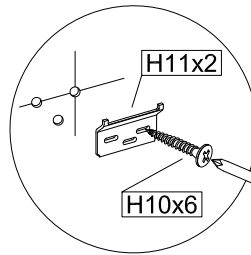

Bilbao 60 - WB00337
WB00338

Bilbao 80 - WB00339
WB00340

2h

L=80 cm
H=85 cm
P=46 cm

<p>A</p>  <p>x 41+1 pcs</p>	<p>B</p> <table border="1"> <tr> <td></td> <td></td> </tr> <tr> <td>17 pcs</td> <td>26 pcs</td> </tr> </table>   <p>x 41+2 pcs</p>			17 pcs	26 pcs	<p>C</p> <p>φ 8*40mm</p>  <p>x 16+1 pcs</p>	<p>D</p> <p>ST4*30mm</p>   <p>x 2 pcs</p>	<p>E</p> <p>ST4*14mm</p>  <p>x 23+1 pcs</p>	<p>F</p>  <p>x 2 pcs</p>
									
17 pcs	26 pcs								
<p>G</p> <p>ST4*25mm</p>  <p>x 4 pcs</p>	<p>H</p> <p>M4*20mm</p>  <p>x 6 pcs</p>	<p>J</p>  <p>ST3*14mm</p> <p>x 2 pcs</p>	<p>K</p> <p>ST5*40mm</p>   <p>x 4 pcs</p>						

1

Ø8x30mm

H3x14

2

Ø4x14mm

H1x20

14"

H6x2

H4x16

H5x16

Ø4x20mm

H9x7

8

Ø4x20mm

H9x4

9

Ø4x50mm

H10x6

H11x2

Ø8x40mm

H12x6

10

*Drying time