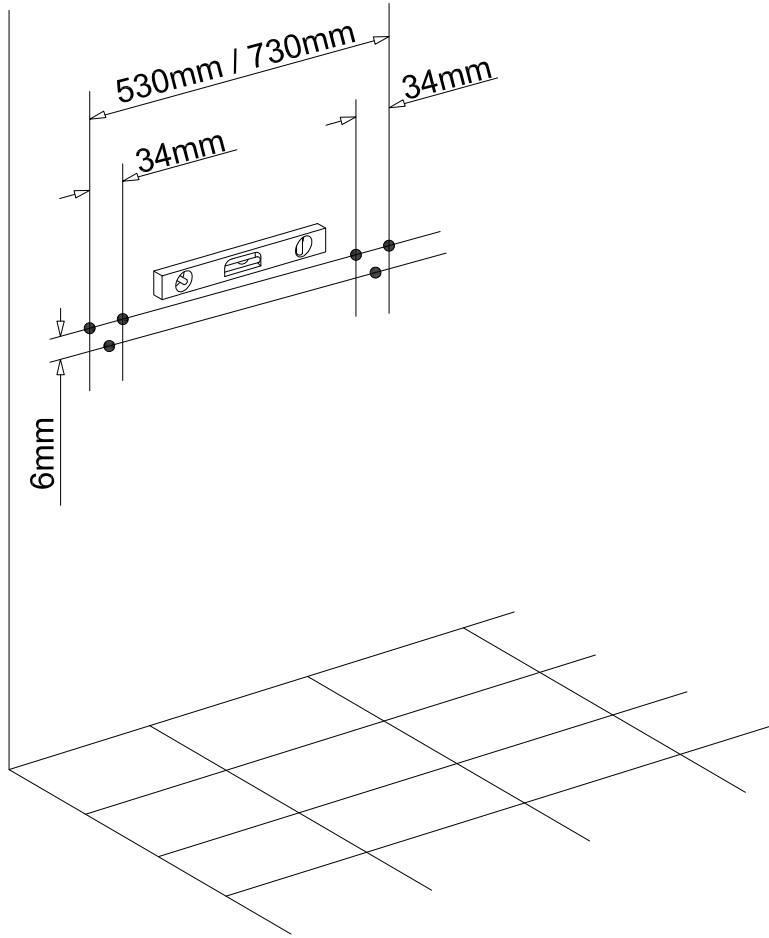

Bilbao 60 - WB00337
WB00338

Bilbao 80 - WB00339
WB00340

2h

L=80 cm
H=85 cm
P=46 cm

<p>A</p>  <p>x 41+1 pcs</p>	<p>B</p> <table border="1"> <tr> <td></td> <td></td> </tr> <tr> <td>17 pcs</td> <td>26 pcs</td> </tr> </table>   <p>x 41+2 pcs</p>			17 pcs	26 pcs	<p>C</p> <p>φ 8*40mm</p>  <p>x 16+1 pcs</p>	<p>D</p> <p>ST4*30mm</p>   <p>x 2 pcs</p>	<p>E</p> <p>ST4*14mm</p>  <p>x 23+1 pcs</p>	<p>F</p>  <p>x 2 pcs</p>
									
17 pcs	26 pcs								
<p>G</p> <p>ST4*25mm</p>  <p>x 4 pcs</p>	<p>H</p> <p>M4*20mm</p>  <p>x 6 pcs</p>	<p>J</p>  <p>ST3*14mm</p> <p>x 2 pcs</p>	<p>K</p> <p>ST5*40mm</p>   <p>x 4 pcs</p>						

1

Ø8x30mm

H3x14

2

Ø4x14mm

H1x20

14"

H6x2

H4x16

H5x16

Ø4x20mm

H9x7

8

Ø4x20mm

H9x4

9

Ø4x50mm

H10x6

H11x2

Ø8x40mm

H12x6

10

*Drying time