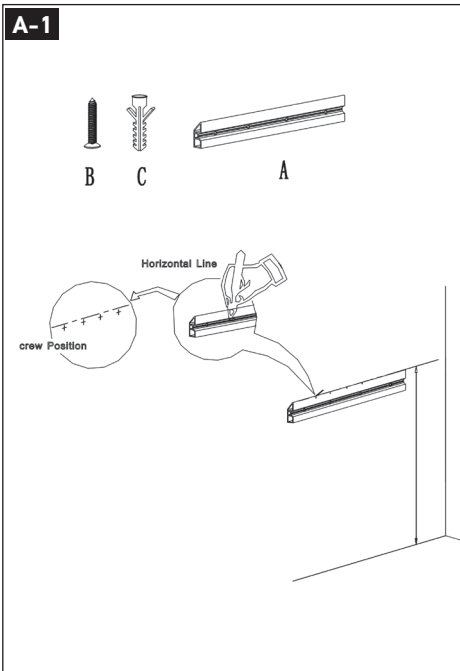

| RO |

Instrumentele necesare pentru instalare

Electric drill

Drill bit (Ø 8/Ø 5)

Tape measure (3m~5m)

Silicone

Pencil

Screwdriver

"A" set

B

C

A

"B" set

B

C

D