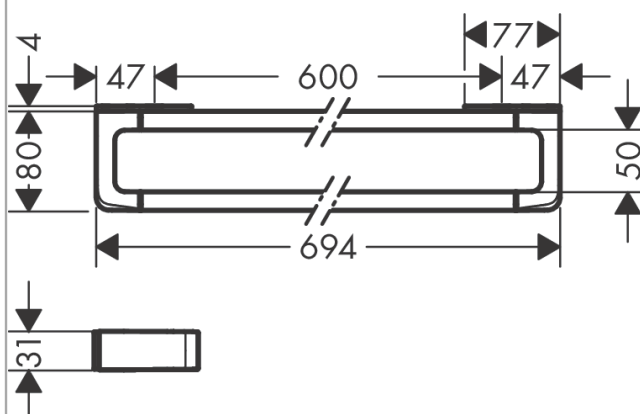

### Rail bath towel holder 600 mm

Surfaces: **Brushed Black Chrome**

Article Number: **42832340**

##### product features

- use as a rail for accessories and bath towel holder
- drilling distance 600 mm
- material: metal
- wall-mounted
- length 694 mm

#### Scale drawing

**AXOR Universal Accessories**  
**Rail bath towel holder 600 mm**  
Surfaces: **Brushed Black Chrome**

Article Number: **42832340**