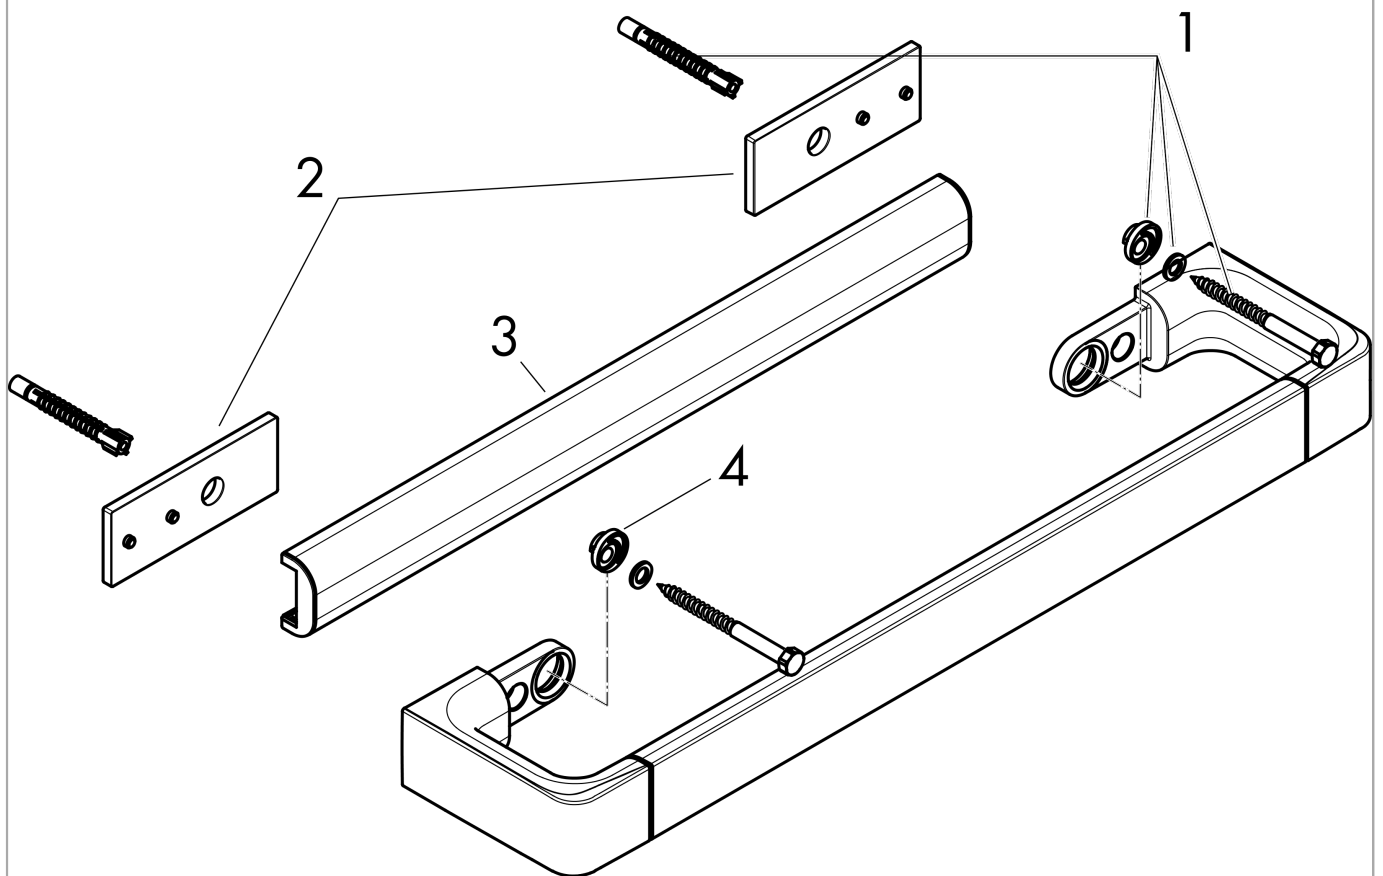

AXOR Universal Accessories
Rail bath towel holder 600 mm
Surfaces: **Brushed Black Chrome**

Article Number: **42832340**

Exploded Drawing

Year of production: >11/16

AXOR Universal Accessories

Rail bath towel holder 600 mm

Surfaces: **Brushed Black Chrome**

Article Number: **42832340**

Spare part list

Year of production: >11/16

Pos.	Description	Article Number	PC	PU
1	mounting set	92841000	0	1
2	tile-matching-disk	92406340	0	1
3	cover	92434340	0	1
4	excentric socket	97604000	0	1
a	set of adapters	42870340	0	1
b	set of covers	42871340	0	1
c	mounting kit for two-sided glass montage	42841000	0	1