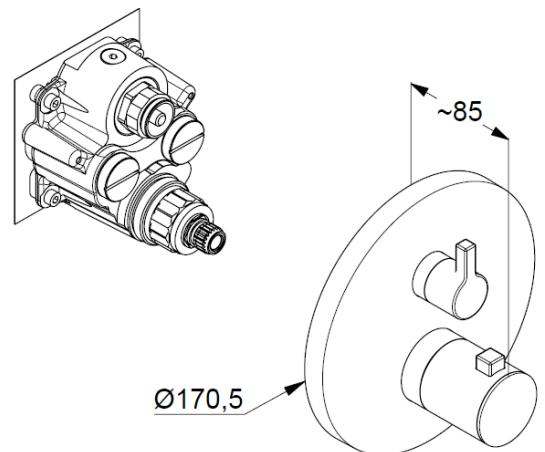

Technical Data

KLUDI NOVA FONTE

concealed thermostatic bath-shower mixer
trim set without pre-installation set
PN 10
Style: Puristic

Ref:
208300515

Finishes:
05 chrome

Product description

Manufacturer KLUDI GmbH & Co. KG
Typ: KLUDI NOVA FONTE
concealed thermostatic bath-shower mixer
trim set without pre-installation set
Ref.: 208300515

concealed thermostatic bath-shower mixer
trim set without pre-installation set
pre installation set KLUDI FLEXX.BOX Art. Nr. 88011
trim set with functional unit
vertical wall mounted
diverter as rotary ceramic valve
temperature handle with hotwater safety at 38°C
flow rate at 3 bar 20 l/ min.
with integrated back flow preventer

Product picture

Dimensional drawing

Flow rate diagram